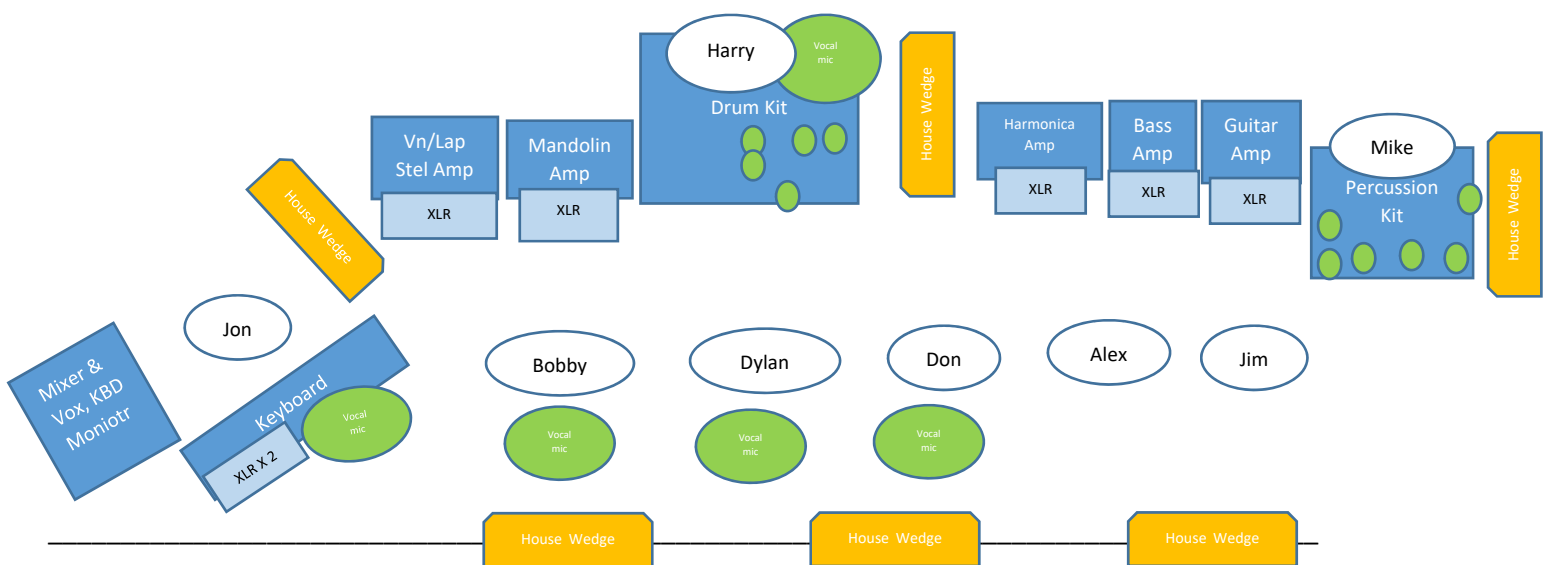

Backline Mics 11 inputs

- Harry – Drum Kit – kick, snare, hi hat, racks, overhead
- Mike – Percussion – 6 mics (provided)

Backline 7 inputs

- Dylan – Mandolin Amp – XLR output
- Jim – Guitar Amp – XLR output
- Don – Harmonica Amp – XLR output
- Bobby – Violin / Lap Steel Amp – XLR output
- Alex – Bass Amp XLR output
- Jon – Keys - stereo output 2 XLR

Vocal/Inst Mics =  House Monitors =  Creamery Station supplied Backline = 

stage right Upstage stage left

stage right Downstage stage left